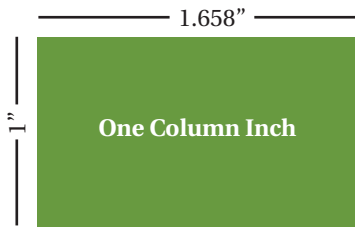

New Collegian Ad Sizes for 2009-10

Sizes & Sample Ads

Retail Pages

Columns	Inches
1	1.658
2	3.426
3	5.196
4	6.963
5	8.732
6	10.5

The Rocky Mountain Collegian is published in a broadsheet format every weekday of the academic year.

Classified Pages

Columns	Inches
1	1.155
2	2.49
3	3.825
4	5.16
5	6.495
6	7.83
7	9.165
8	10.5

Calculating the Cost of Your Ad*

Full Page Display Ad

6 columns x 20" = 120 column inches

$$\begin{array}{r} 120 \text{ column inches} \\ \times \text{Your Rate} \\ \hline = \text{Cost of Ad} \end{array}$$

Half Page Display Ad

3 columns x 20" = 60 column inches
6 columns x 10" = 60 column inches

$$\begin{array}{r} 60 \text{ column inches} \\ \times \text{Your Rate} \\ \hline = \text{Cost of Ad} \end{array}$$

Quarter Page Display Ad

3 columns x 10" = 30 column inches
4 columns x 8" = 32 column inches

$$\begin{array}{r} 32 \text{ or } 30 \text{ column inches} \\ \times \text{Your Rate} \\ \hline = \text{Cost of Ad} \end{array}$$