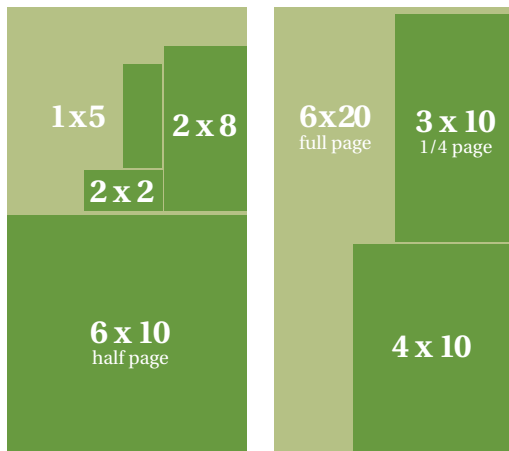

Classified Pages

Columns	Inches
1	1.155
2	2.49
3	3.825
4	5.16
5	6.495
6	7.83
7	9.165
8	10.5

Calculating the Cost of Your Ad*

Full Page Display Ad

6 columns x 20" = 120 column inches

$$\begin{array}{r} 120 \text{ column inches} \\ \times \text{Your Rate} \\ \hline = \text{Cost of Ad} \end{array}$$

Half Page Display Ad

3 columns x 20" = 60 column inches
6 columns x 10" = 60 column inches

$$\begin{array}{r} 60 \text{ column inches} \\ \times \text{Your Rate} \\ \hline = \text{Cost of Ad} \end{array}$$

Quarter Page Display Ad

3 columns x 10" = 30 column inches
4 columns x 8" = 32 column inches

$$\begin{array}{r} 32 \text{ or } 30 \text{ column inches} \\ \times \text{Your Rate} \\ \hline = \text{Cost of Ad} \end{array}$$

Popular Retail Ad Sizes

2 columns x 8" = 16 column inches
3 columns x 5" = 15 column inches
2 columns x 5" = 10 column inches
2 columns x 3" = 6 column inches

Popular Classified Ad Sizes

4 columns x 11" = 44 column inches
3 columns x 8" = 24 column inches
2 columns x 5" = 10 column inches