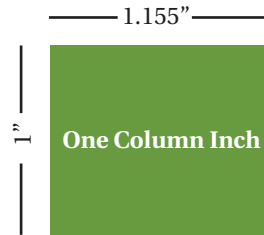

New Collegian Ad Sizes for 2009-10

Sizes & Sample Ads

Retail Pages

Columns	Inches
1	1.658
2	3.426
3	5.196
4	6.963
5	8.732
6	10.5

The Rocky Mountain Collegian is published in a broadsheet format every weekday of the academic year.

Classified Pages

Columns	Inches
1	1.155
2	2.49
3	3.825
4	5.16
5	6.495
6	7.83
7	9.165
8	10.5

Calculating the Cost of Your Ad*

Full Page Display Ad

6 columns x 20" = 120 column inches

$$\begin{array}{r} 120 \text{ column inches} \\ \times \text{Your Rate} \\ \hline = \text{Cost of Ad} \end{array}$$

Half Page Display Ad

3 columns x 20" = 60 column inches
6 columns x 10" = 60 column inches

$$\begin{array}{r} 60 \text{ column inches} \\ \times \text{Your Rate} \\ \hline = \text{Cost of Ad} \end{array}$$

Quarter Page Display Ad

3 columns x 10" = 30 column inches
4 columns x 8" = 32 column inches

$$\begin{array}{r} 32 \text{ or } 30 \text{ column inches} \\ \times \text{Your Rate} \\ \hline = \text{Cost of Ad} \end{array}$$